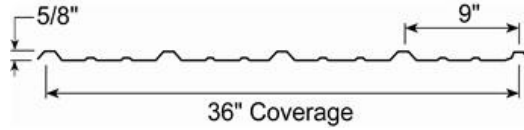

Fastener

- Exposed
- Concealed

search

clear all

Panel Quick Find:

Find your Metal Sales Branch

Your Local ZIP:

ARCHITECTS

[return to search results](#)

Pro-Panel II

CONTACT US FOR MORE INFORMATION

- Finishes: MS Colorfast45® and Acrylic Coated Galvalume®
- Gauge: 26 ga and 29 ga standard
- 36" panel coverage, 5/8" rib height
- Trapezoidal rib on 9" centers
- Exposed fastened, low profile panel
- Applies over open framing or solid substrate
- Minimum roof slope: 3:12
- Also available in Elite Series and VersaRib